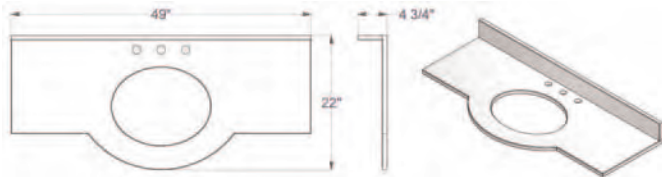

CAMBRIDGE COLLECTION - VANITY TOPS

SEE PAGES 24, 25 AND 26 TO VIEW THE CAMBRIDGE ENSEMBLES.

25" TOP
06045 - 25-CAT-ND-WH

37" LEFT HAND TOP
06047 - 37-CAT-LH-WH