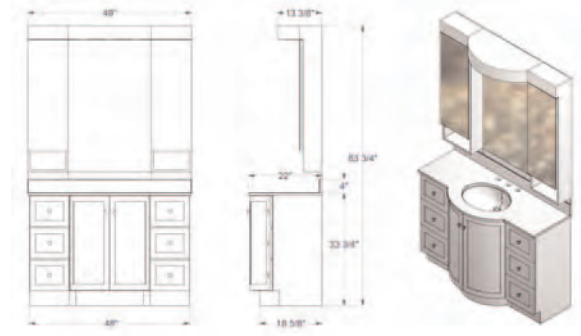

48" VANITY
MIRROR - MEDICINE CABINET

ENSEMBLE COMPONENTS:

QTY 1	16002 24-CA-CA-ES	24" CAMBRIDGE CABINET - ESPRESSO FINISH
QTY 1	16003 24-CA-MC-ES	25" CAMBRIDGE MIRROR CANOPY - ESPRESSO FINISH
QTY 2	16004 12-CA-DB-ES	12" CAMBRIDGE THREE DRAWER BANK - ESPRESSO FINISH
QTY 2	16005 12-CA-MC-ES	12" CAMBRIDGE MEDICINE CABINET - ESPRESSO FINISH
QTY 1	06048 49-CAT-DD-WH	49" WHITE CAMBRIDGE TOP DOUBLE DRAWER-BANK

NOTE: FILLER STRIPS WILL ALSO BE REQUIRED FOR EACH END BUTTING UP TO A WALL.