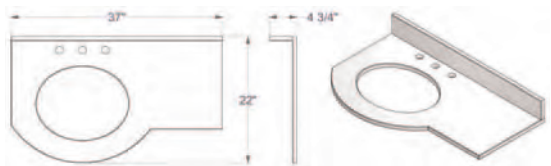

SEE PAGES 24, 25 AND 26 TO VIEW THE CAMBRIDGE ENSEMBLES.

25" TOP  
06045 - 25-CAT-ND-WH

37" LEFT HAND TOP  
06047 - 37-CAT-LH-WH

49" TOP  
06048 - 49-CAT-DD-WH

37" RIGHT HAND TOP  
06046 - 37-CAT-RH-WH

24" VANITY - MIRROR