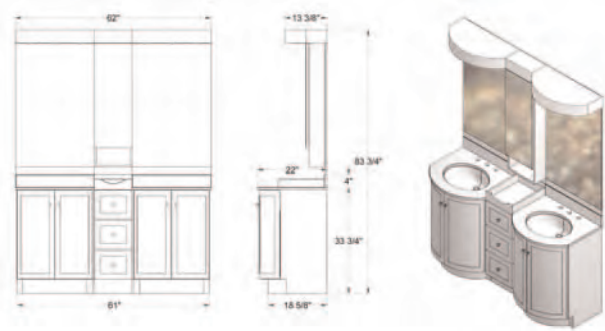

60" VANITY
MIRROR - MEDICINE CABINET

ENSEMBLE COMPONENTS:

QTY 2	16002 24-CA-CA-ES	24" CAMBRIDGE CABINET - ESPRESSO FINISH
QTY 2	16003 24-CA-MC-ES	25" CAMBRIDGE MIRROR CANOPY - ESPRESSO FINISH
QTY 1	16004 12-CA-DB-ES	12" CAMBRIDGE THREE DRAWER BANK - ESPRESSO FINISH
QTY 1	16005 12-CA-MC-ES	12" CAMBRIDGE MEDICINE CABINET - ESPRESSO FINISH
QTY 1	16007 12-CA-TT-ES	12" CAMBRIDGE TOWEL TRAY - ESPRESSO FINISH
QTY 2	16008 33-CA-FS-ES	33" CAMBRIDGE FILLER STRIP - ESPRESSO FINISH
QTY 2	06045 25-CAT-ND-WH	25" WHITE CAMBRIDGE TOP NO DRAWERS

NOTE: FILLER STRIPS WILL ALSO BE REQUIRED FOR EACH END BUTTING UP TO A WALL.

YORKVILLE COLLECTION