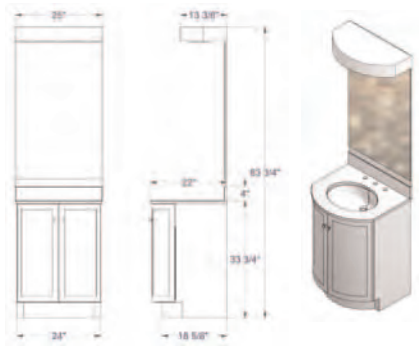

SEE PAGES 24, 25 AND 26 TO VIEW THE CAMBRIDGE ENSEMBLES.

25" TOP  
06045 - 25-CAT-ND-WH

37" LEFT HAND TOP  
06047 - 37-CAT-LH-WH

49" TOP  
06048 - 49-CAT-DD-WH

37" RIGHT HAND TOP  
06046 - 37-CAT-RH-WH

24" VANITY - MIRROR