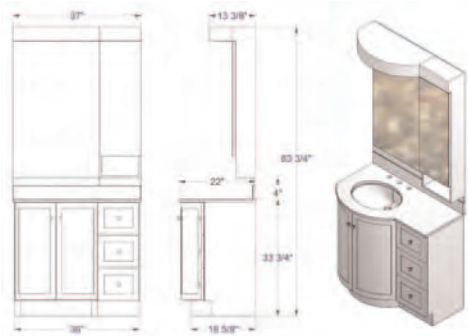

36" RIGHT HAND VANITY
MIRROR - MEDICINE CABINET

ENSEMBLE COMPONENTS:

QTY 1	16002 24-CA-CA-ES	24" CAMBRIDGE CABINET - ESPRESSO FINISH
QTY 1	16003 24-CA-MC-ES	25" CAMBRIDGE MIRROR CANOPY - ESPRESSO FINISH
QTY 1	16004 12-CA-DB-ES	12" CAMBRIDGE THREE DRAWER BANK - ESPRESSO FINISH
QTY 1	16005 12-CA-MC-ES	12" CAMBRIDGE MEDICINE CABINET - ESPRESSO FINISH
QTY 1	06046 37-CAT-RH-WH	37" WHITE CAMBRIDGE TOP RH DRAWER-BANK

NOTE: FILLER STRIPS WILL ALSO BE REQUIRED FOR EACH END BUTTING UP TO A WALL.