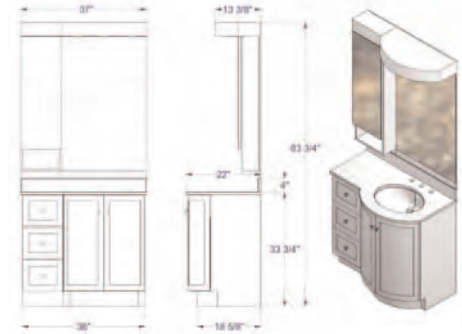

37" RIGHT HAND TOP
06046 - 37-CAT-RH-WH

36" LEFT HAND VANITY
MIRROR - MEDICINE CABINET

ENSEMBLE COMPONENTS:

QTY 1	16002 24-CA-CA-ES	24" CAMBRIDGE CABINET - ESPRESSO FINISH
QTY 1	16003 24-CA-MC-ES	25" CAMBRIDGE MIRROR CANOPY - ESPRESSO FINISH
QTY 1	16004 12-CA-DB-ES	12" CAMBRIDGE THREE DRAWER BANK - ESPRESSO FINISH
QTY 1	16005 12-CA-MC-ES	12" CAMBRIDGE MEDICINE CABINET - ESPRESSO FINISH
QTY 1	06047 37-CAT-LH-WH	37" WHITE CAMBRIDGE TOP LH DRAWER-BANK

NOTE: FILLER STRIPS WILL ALSO BE REQUIRED FOR EACH END BUTTING UP TO A WALL.